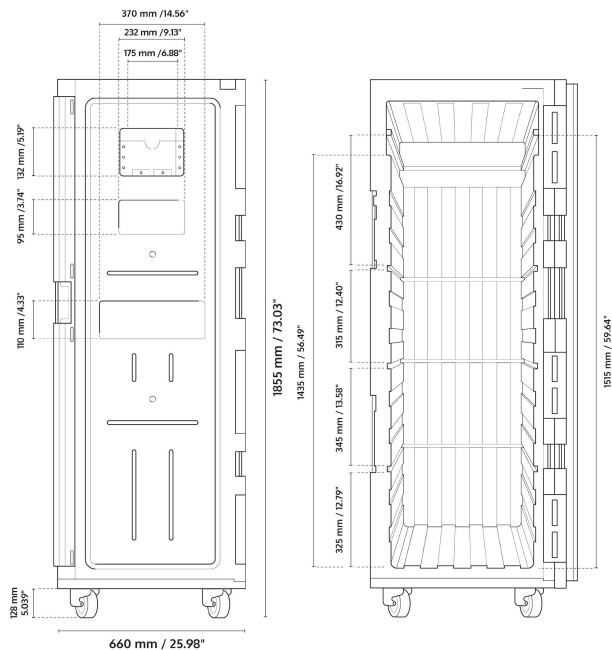

Box & door :

- **Monobloc wall** in UV-resistant food-grade polyethylene ;
- **Injected polyurethane** foam ;
- **Monobloc EPDM** frame seal ;
- **Sealed lateral Pelican® closure**, yellow zinc coating, ergonomic handling sheath, 2 locking points, and 1 galvanized door stop ;
- **270° door opening** ;
- **Double-axis zinc-plated** box-door hinge ;
- **2 side-handling handles** rotationally molded into the mass ;

Logistical specifications : Cage roll UK

Chassis :

- **Embedded support frame** with yellow zinc coating ;
- **2 swivel wheels**, **2 fixed sandwich** polyamide noise-reducing wheels attached to a plate, diameter 100 mm and height 128 mm.

Customization

Signage : heat-sealed adhesive – ready-to-print file provided by the client.

Tracking : temperature/GPS tracking solution.

Branding marking : engraved aluminum plate 150 x 90 mm

** Average value for reference purposes*

Chilled

Frozen

Ambient

Insulated container properties

Coef K.	0.37 W/m2.°C
ATP category	IR
Temperature resistance	-80°C/+70°C
Double wall thickness	≈ 100 mm
Internal convection grooves	

Dynamic load capacity	480 Kg
Static load capacity	960 Kg